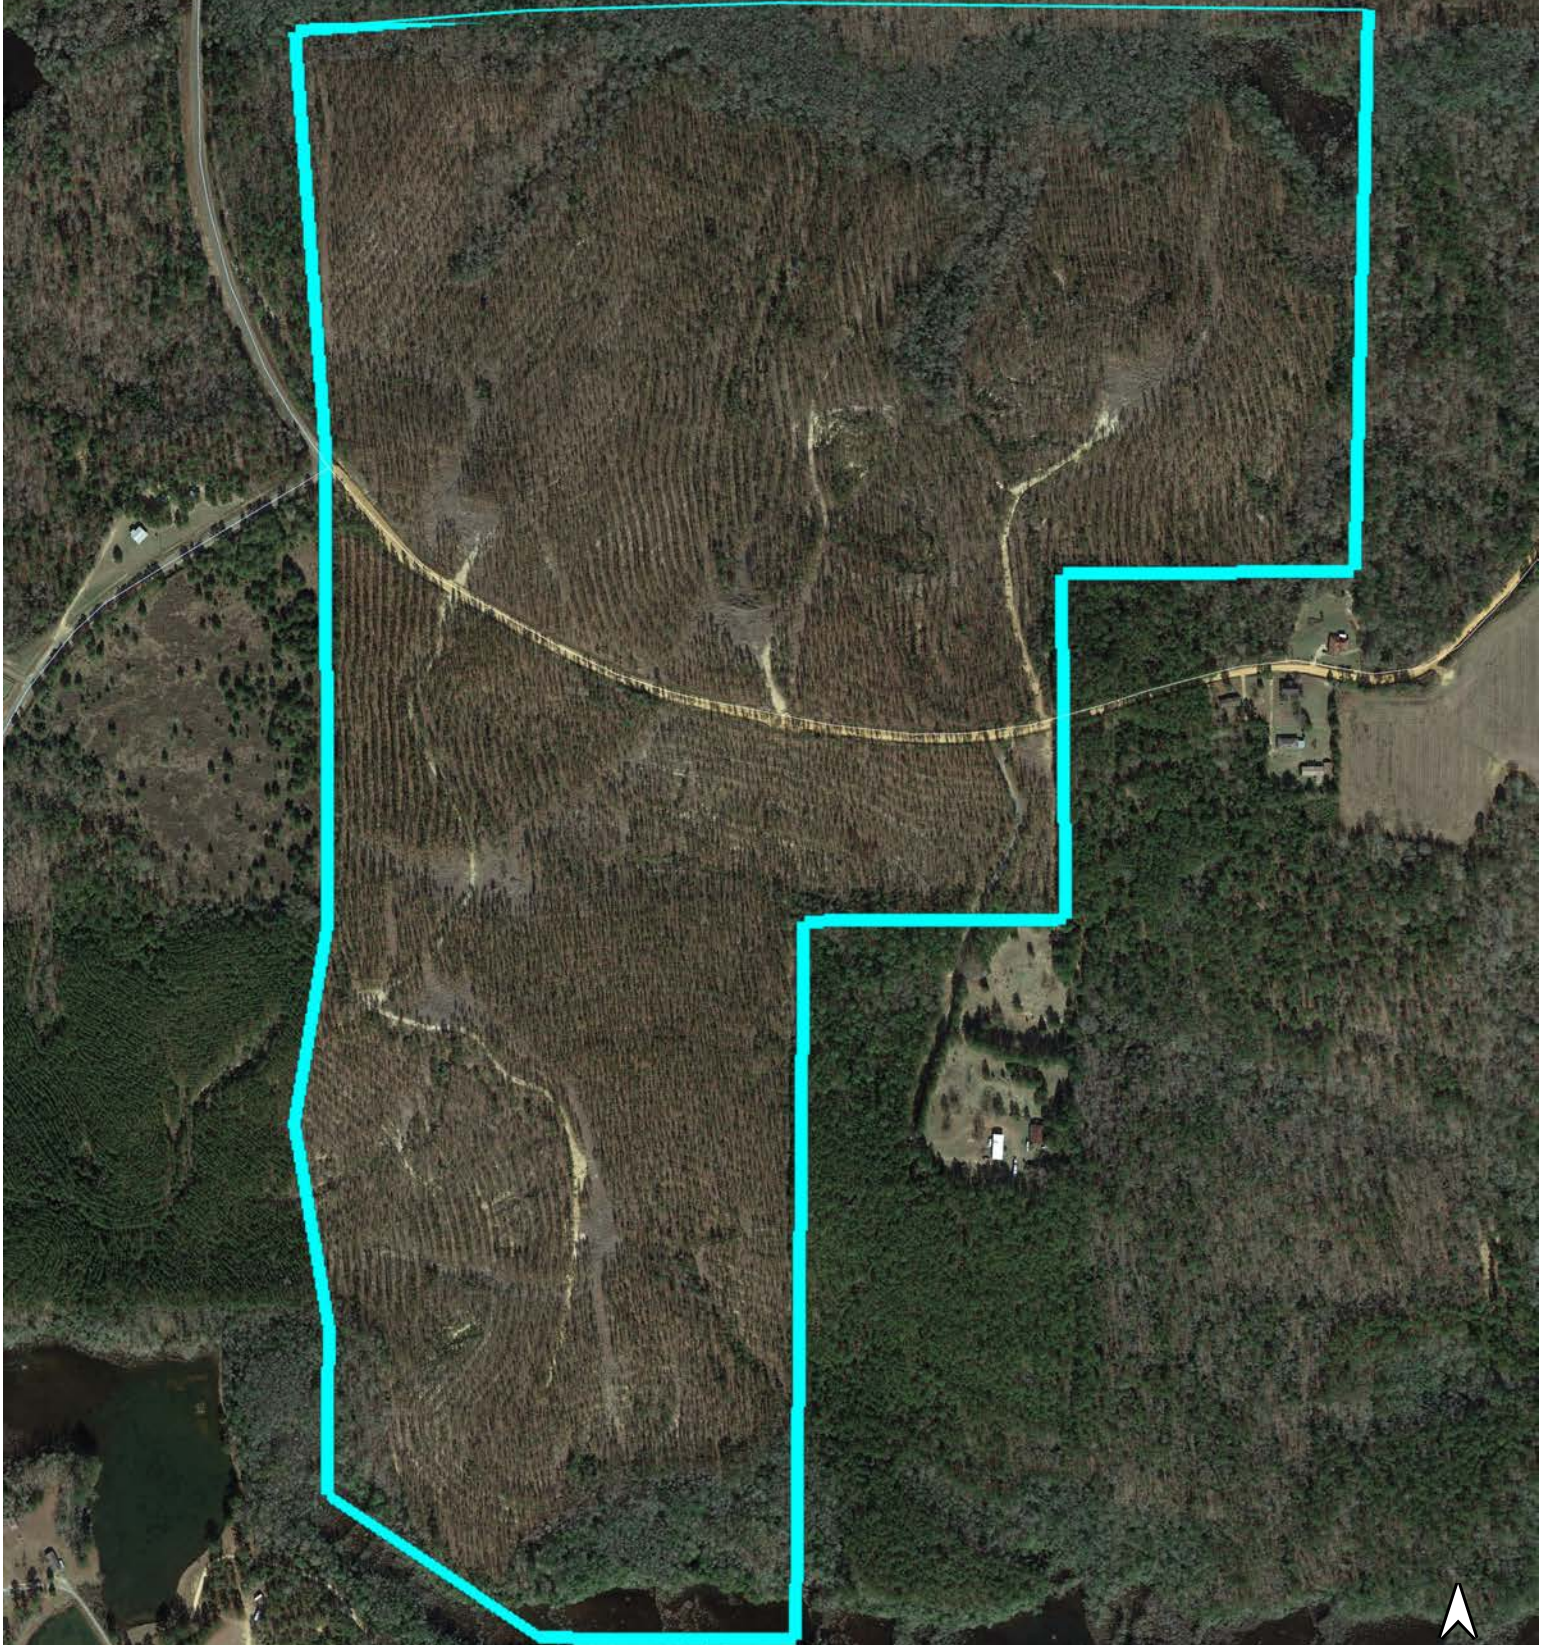

Swearingen Tract

+/-255.63 acres

Google Earth

© 2020 Google

N

2000 ft