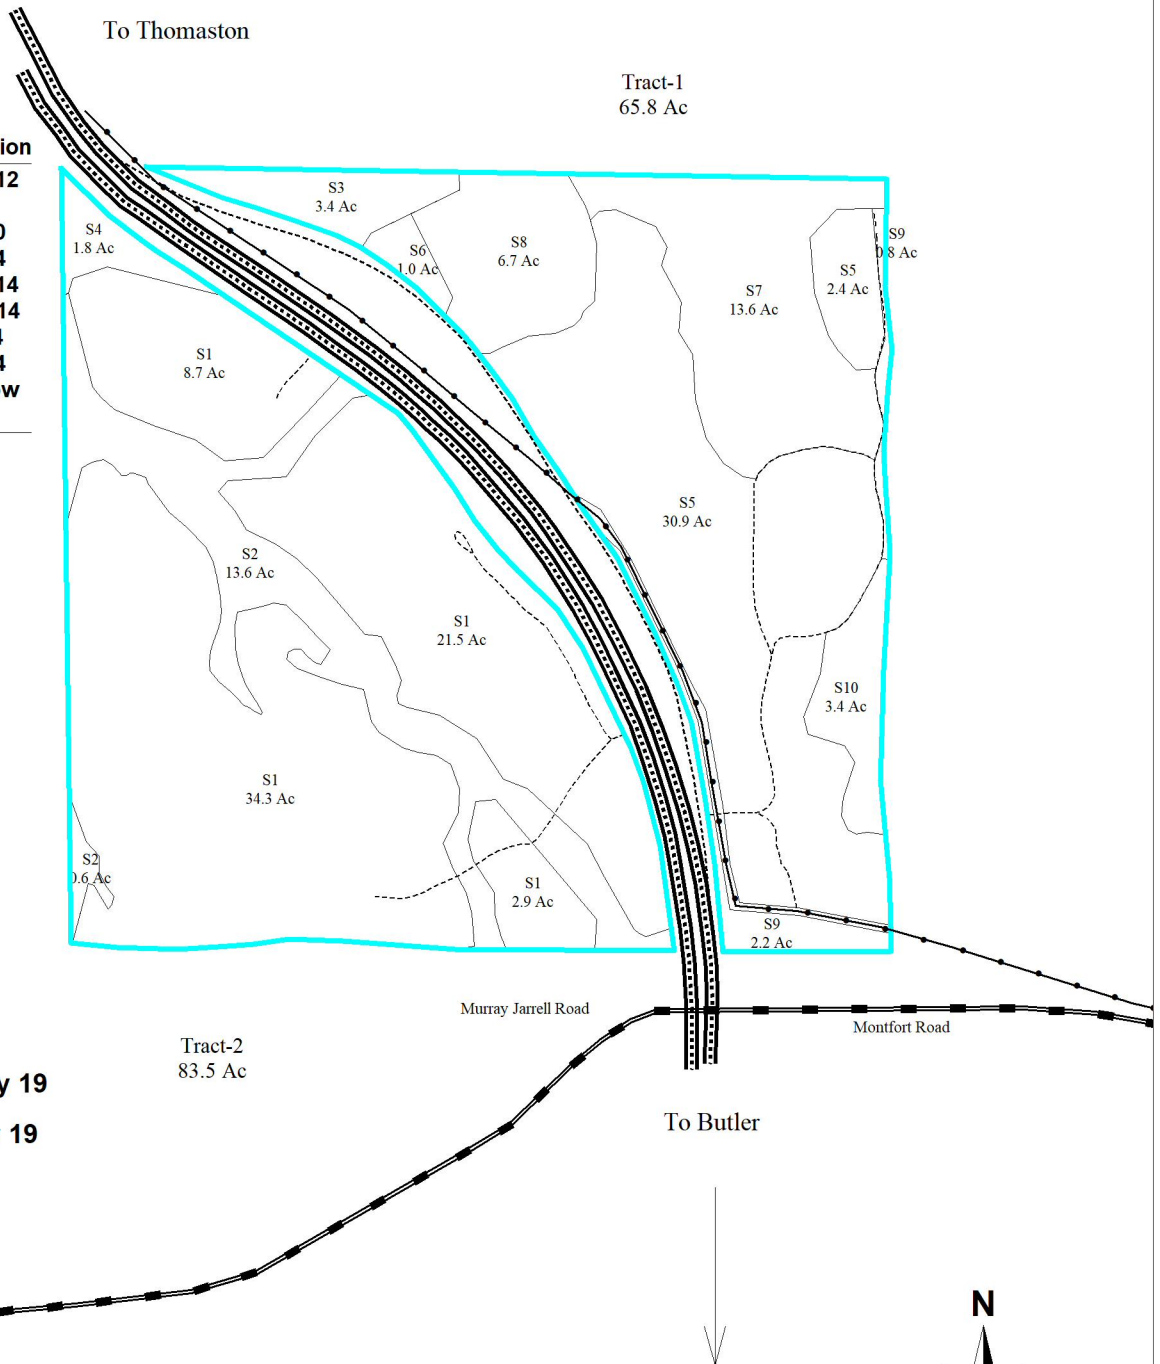

GAULTNEY TYPE MAP

+/-150 acres

Taylor County

Farm & Timber Properties, LLC

P.O. Box 1204* 18 North Jackson Street
Forsyth, GA 31029

James G. Thwaite

Georgia Registered Forester #2039
Liscenced Georgia Real Estate Broker

(478) 994-1909 Fax: (478) 994-0076

Stand #	Acreage	Description
1	67.4	PULOP-12
2	14.2	BRH
3	3.4	NUPH-60
4	1.8	NUHP-54
5	33.4	PULOP-14
6	1.0	NULOP-14
7	13.6	NSLH-54
8	6.7	NUHP-54
9	3.0	Hedgerow
10	3.4	NUH-60

Total Acreage: 147.9

Tract-2
83.5 Ac

Tract-1
65.8 Ac

New U. S. Highway 19

Old U. S. Highway 19

County Road

Telephone line

TRACTS

STANDS

Internal Roads