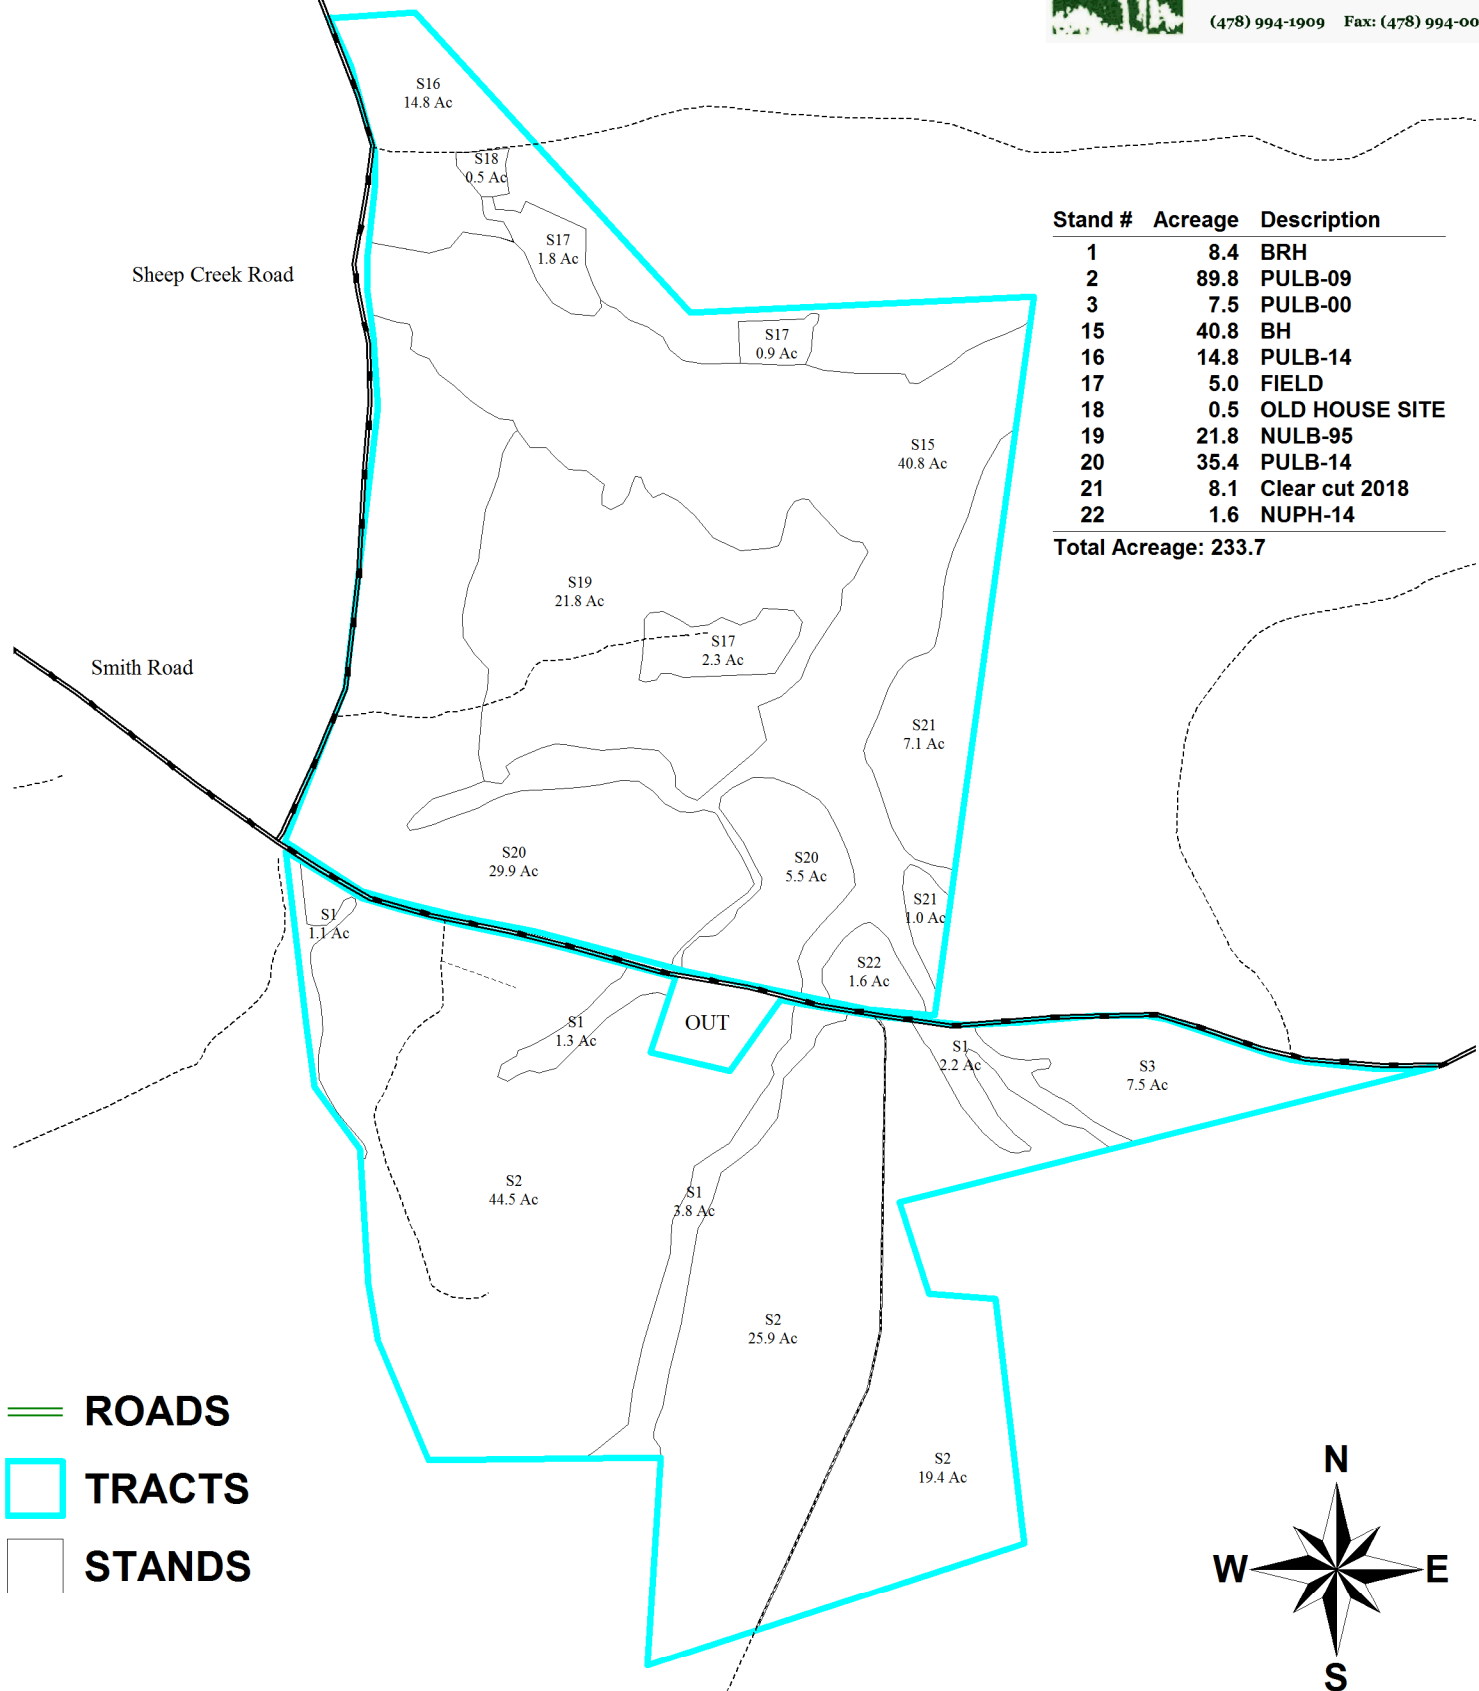

Stand #	Acreage	Description
1	8.4	BRH
2	89.8	PULB-09
3	7.5	PULB-00
15	40.8	BH
16	14.8	PULB-14
17	5.0	FIELD
18	0.5	OLD HOUSE SITE
19	21.8	NULB-95
20	35.4	PULB-14
21	8.1	Clear cut 2018
22	1.6	NUPH-14

Total Acreage: 233.7

- ROADS**
- TRACTS**
- STANDS**

660 0 660 US Feet

Scale = 1 : 660.00 (In : US Feet)

03-26-2018